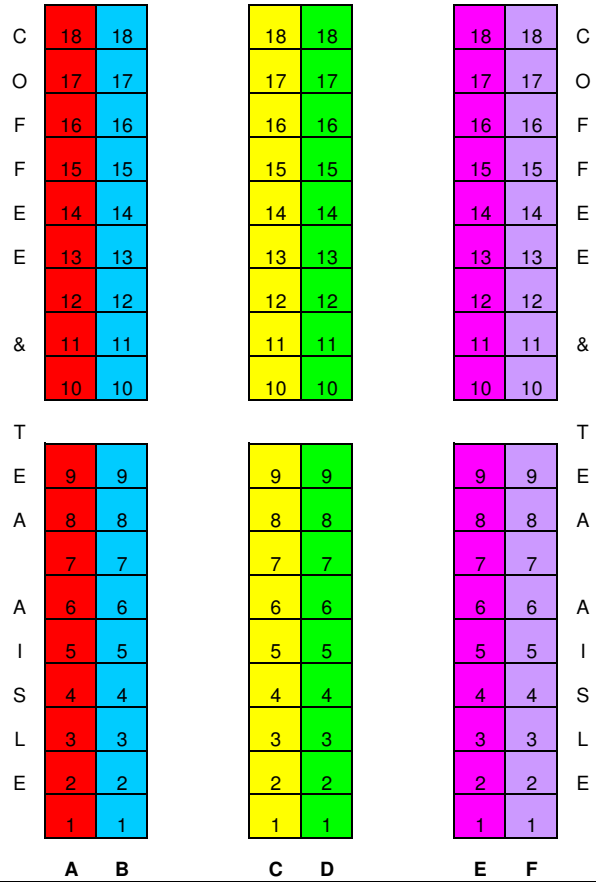

120 FT

EXIT TO AUDITORIUM

Booth Size: 10 FT x 10 FT

212 FT

MAIN ENTRANCE

REGISTRATION
DESK